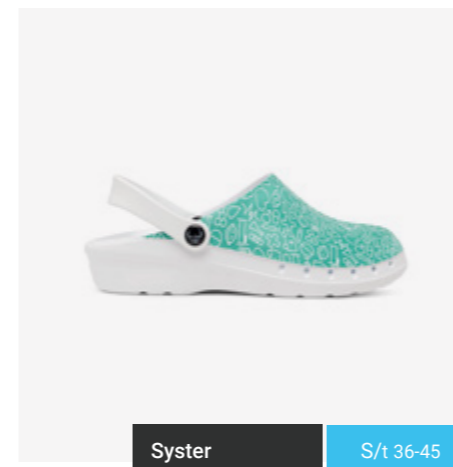

Medical Blue S/t 36-45

Medical Pink S/t 36-41

Jungle S/t 36-41

Waterflower S/t 36-41

Liv S/t 36-41

Midsummer S/t 36-42

Syster S/t 36-45

**1** **Technical heel for greater stability and shock absorption.**