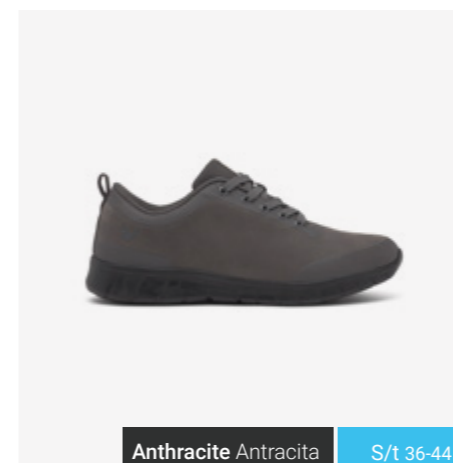

Brown/Marron S/t 36-45

Anthracite/Antracita S/t 36-44

MAINTENANCE | MANTENIMIENTO

Do not machine wash. If it is necessary use a short program with cold water under 30°C. Do not use spin. To dry, avoid tumble dryer and exposure to any heat sources

No lavar en la lavadora. Si fuera necesario, utilizar un programa corto con agua fría máximo 30°C. No centrifugar. Para secar no usar secadora ni exponer a una fuente de calor.