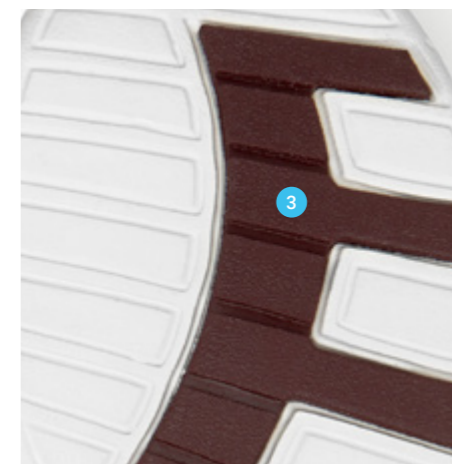

Anthracite/Antracita S/t 36-44

MAINTENANCE | MANTENIMIENTO

Do not machine wash. If it is necessary use a short program with cold water under 30°C. Do not use spin. To dry, avoid tumble dryer and exposure to any heat sources

No lavar en la lavadora. Si fuera necesario, utilizar un programa corto con agua fría máximo 30°C. No centrifugar. Para secar no usar secadora ni exponer a una fuente de calor.