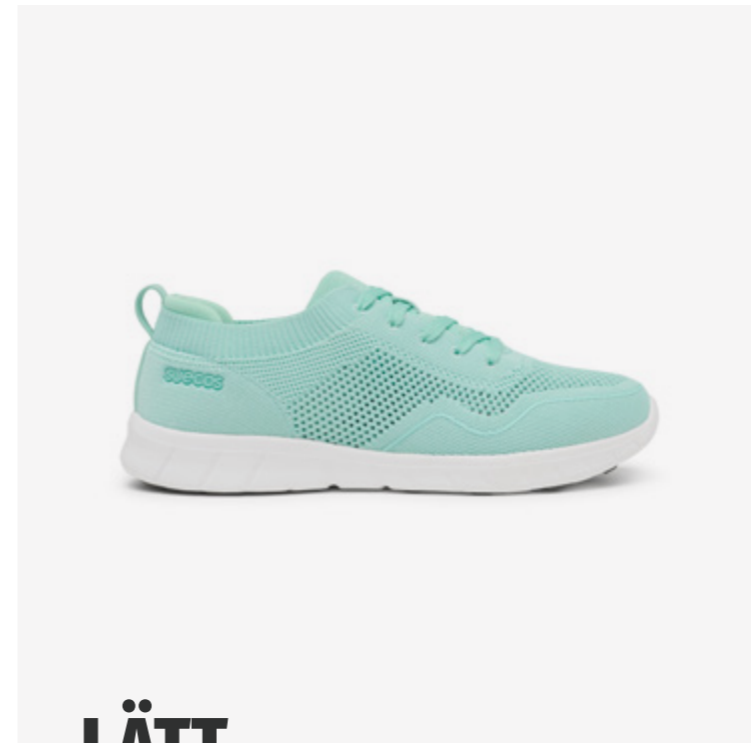

LÄTT MINT

Mesh sock-style sneaker with a reinforced heel and slip-resistant sole absorbs impact and cushions each step. The new colours are perfect for this spring/summer season, adding freshness and life to your work uniform!

Zapatilla de malla tipo calcetín con talón reforzado y suela antideslizante que absorbe los impactos y amortigua cada paso. Los nuevos colores son ideales para la temporada primavera/verano, aportando frescura a tu uniforme laboral.