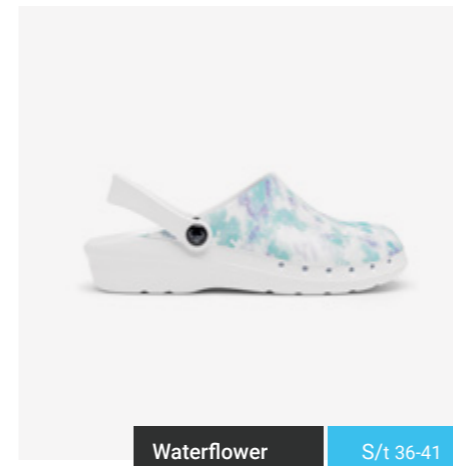

Medical Blue S/t 36-45

Medical Pink S/t 36-41

Jungle S/t 36-41

Waterflower S/t 36-41

Liv S/t 36-41

Midsummer S/t 36-42

Syster S/t 36-45

**1** **Technical heel for greater stability and shock absorption.**