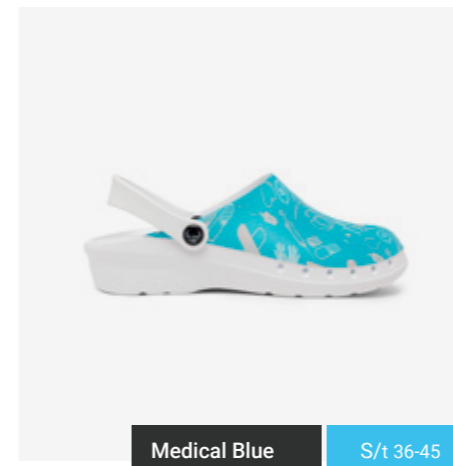

Medical Blue S/t 36-45

Medical Pink S/t 36-41

Jungle S/t 36-41

Waterflower S/t 36-41

Liv S/t 36-41

Midsummer S/t 36-42

Syster S/t 36-45

**1** **Technical heel for greater stability and shock absorption.**