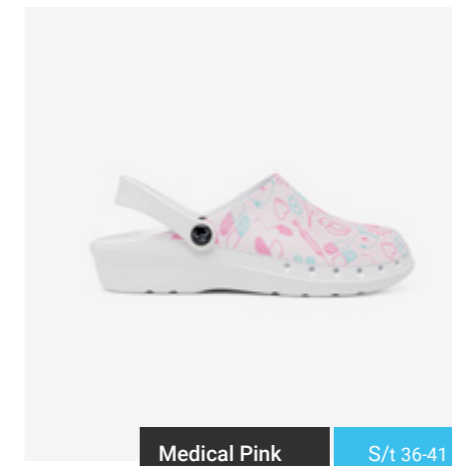

Medical Blue S/t 36-45

Medical Pink S/t 36-41

Jungle S/t 36-41

Waterflower S/t 36-41

Liv S/t 36-41

Midsummer S/t 36-42

Syster S/t 36-45

**1** **Technical heel for greater stability and shock absorption.**