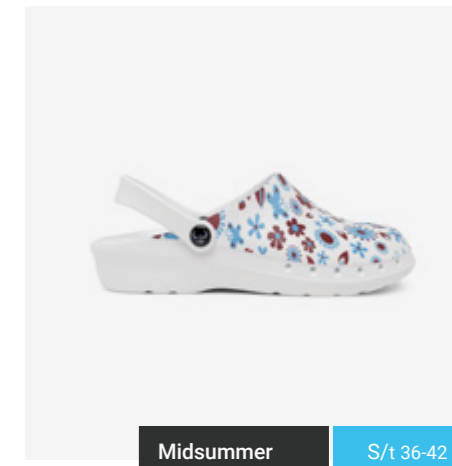

Medical Blue S/t 36-45

Medical Pink S/t 36-41

Jungle S/t 36-41

Waterflower S/t 36-41

Liv S/t 36-41

Midsummer S/t 36-42

Syster S/t 36-45

**1** **Technical heel for greater stability and shock absorption.**