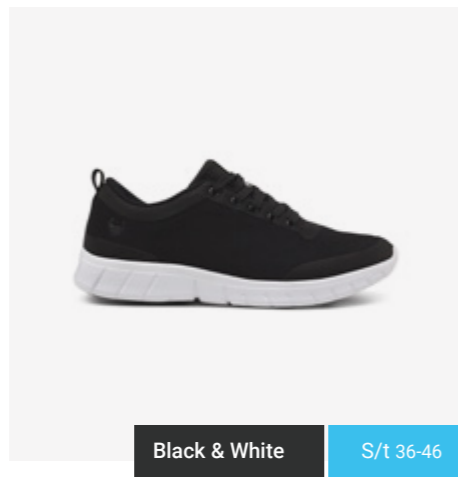

MAINTENANCE | MANTENIMIENTO

Do not machine wash. If it is necessary use a short program with cold water under 30°C. Do not use spin. To dry, avoid tumble dryer and exposure to any heat sources.

No lavar en la lavadora. Si fuera necesario, utilizar un programa corto con agua fría máximo 30°C. No centrifugar. Para secar no usar secadora ni exponer a una fuente de calor.