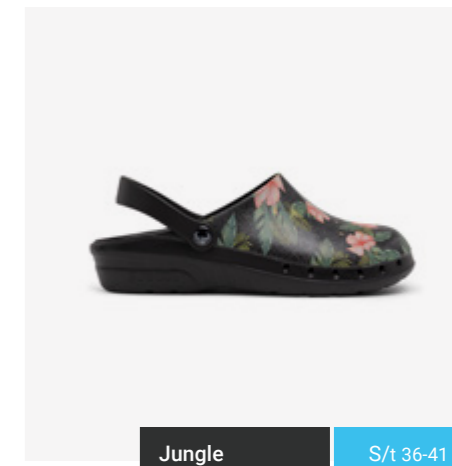

Medical Blue S/t 36-45

Medical Pink S/t 36-41

Jungle S/t 36-41

Waterflower S/t 36-41

Liv S/t 36-41

Midsummer S/t 36-42

Syster S/t 36-45

**1** **Technical heel for greater stability and shock absorption.**