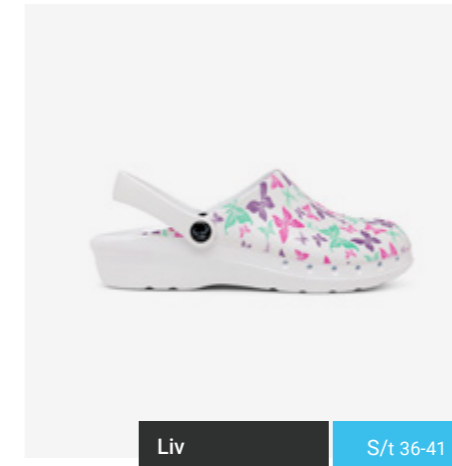

Medical Blue S/t 36-45

Medical Pink S/t 36-41

Jungle S/t 36-41

Waterflower S/t 36-41

Liv S/t 36-41

Midsummer S/t 36-42

Syster S/t 36-45

**1** **Technical heel for greater stability and shock absorption.**