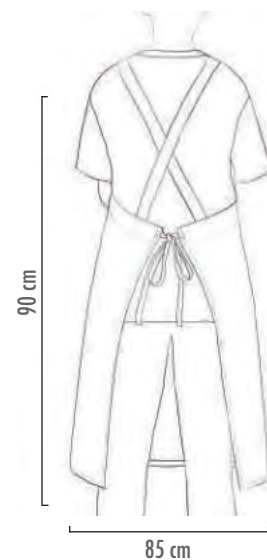

GARDEN

con tascone
with pocket

WHITE
6116001A