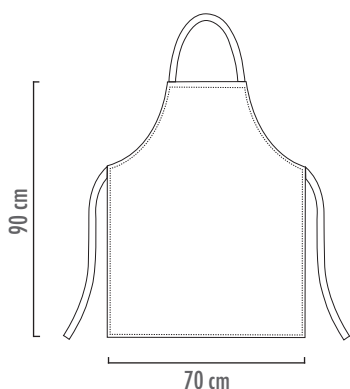

BIP APRON NO POCKET