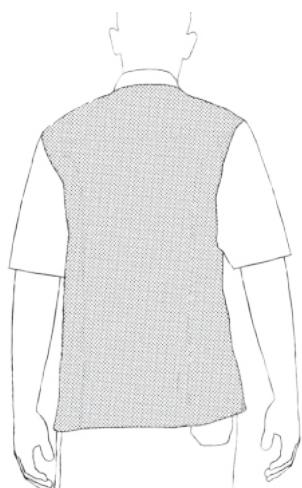

OTTAVIO MM BLACK

2065002C

65% Polyester - 35% Cotton

- g 200/mq
- sizes: s,m,l,xl,xxl,xxxl,xxxxl