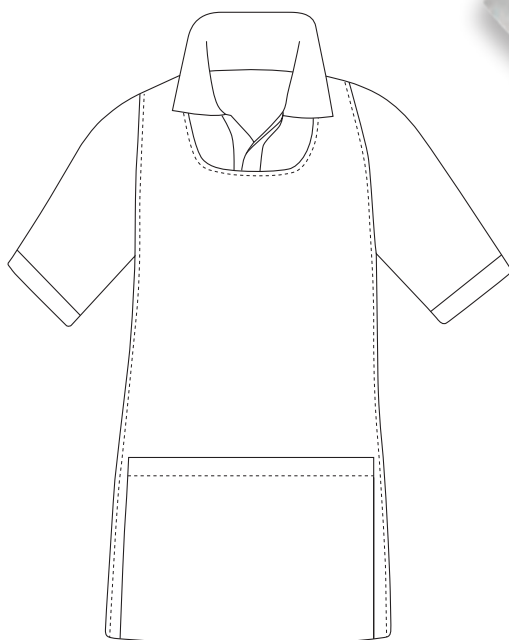

PONCHO

with pocket - one size

JEANS
6500070F
60% Cotton - 40% Polyester
• g 210/mq
• sizes: one size