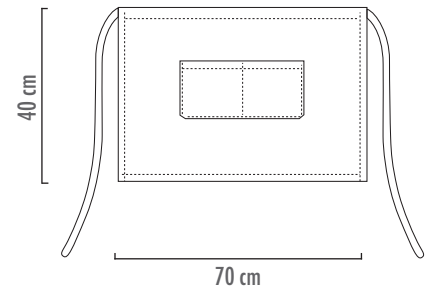

HOST

con tascone
with pocket

TRAVETTA FALDA

SERVICE
S02

NEW

BROWN
6115009U

85% POLYURETHANE
15% POLYESTER

EASY CLEAN