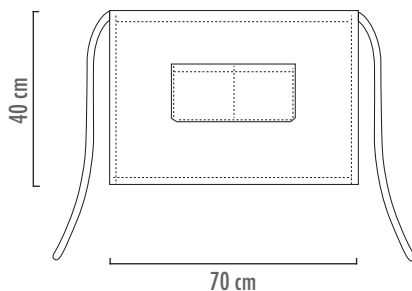

BARMAN

con tascone
with pocket

TRAVETTA FALDA

SERVICE
S02