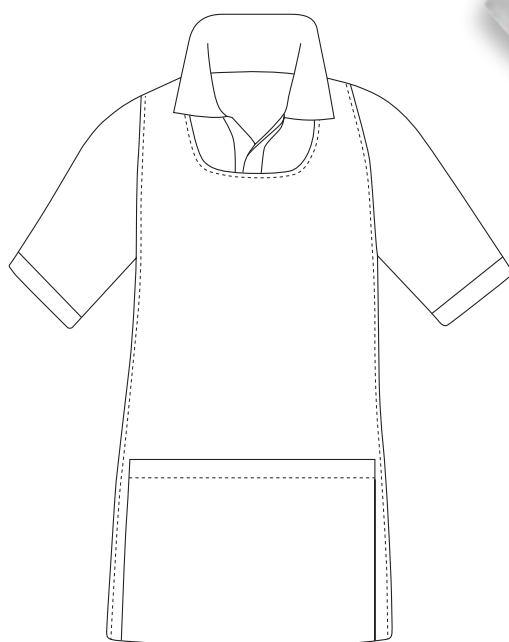

JEANS

6500070F

60% Cotton - 40% Polyester

- g 210/mq
- sizes: one size