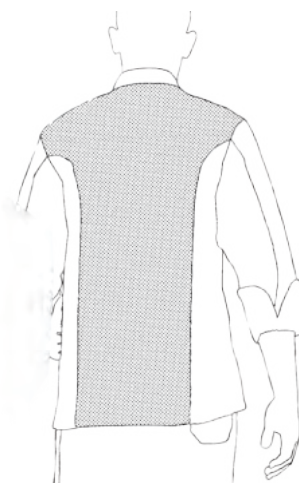

AIR PLUS

NANOTECH WHITE
2026001A
100% Cotton

• g 190/mq
• sizes: s,m,l,xl,xxl,xxxl,xxxxl