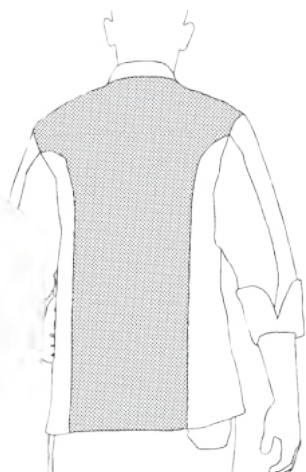

FANG CONVOY
2045016C
65% Polyester - 35% Cotton
• g 200/mq
• sizes: s,m,l,xl,xxl,xxxl,xxxxl

FANG BROWN
2045009C
65% Polyester - 35% Cotton
• g 200/mq
• sizes: s,m,l,xl,xxl,xxxl,xxxxl

FANG BORDEAUX
2045003C
65% Polyester - 35% Cotton
• g 200/mq
• sizes: s,m,l,xl,xxl,xxxl,xxxxl

FANG RED
2045007C
65% Polyester - 35% Cotton
• g 200/mq
• sizes: s,m,l,xl,xxl,xxxl,xxxxl