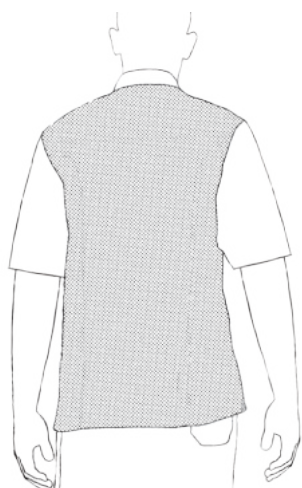

OTTAVIO MM BROWN

2065009C

65% Polyester - 35% Cotton

- g 200/mq
- sizes: s,m,l,xl,xxl,xxxl,xxxxl