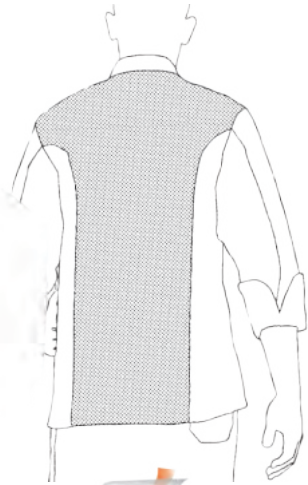

COMFORT

COMFORT BLACK

2031002C

65% Polyester - 35% Cotton

- g 200/mq
- sizes: s,m,l,xl,xxl,xxxl,xxxxl

COMFORT WHITE

2031001A

100% Cotton

- g 190/mq
- sizes: s,m,l,xl,xxl,xxxl,xxxxl