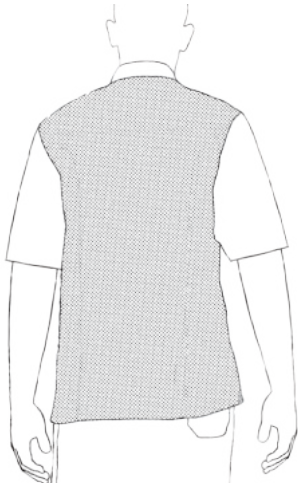

AIR PLUS

COOL BLACK

5501002C

65% Polyester - 35% Cotton

- g 200/mq
- sizes: xs,s,m,l,xl,xxl,xxxl

COOL WHITE

5501001A

100% Cotton

- g 190/mq
- sizes: xs,s,m,l,xl,xxl,xxxl