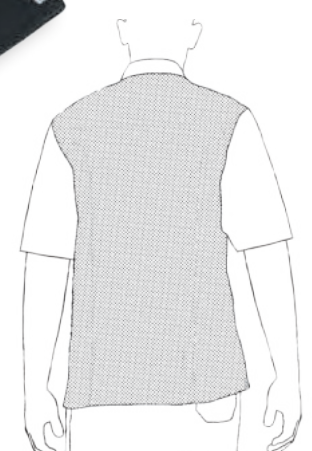

**IRON FREE**

**NO SKIN CONTACT OF THE METAL**

**WATER PROOF**

**HAND PEACH INSIDE**

**MICROTEC MM WHITE**

2071001E

100% Microfiber

- g 130/mq 
- sizes: s,m,l,xl,xxl,xxxl,xxxxl