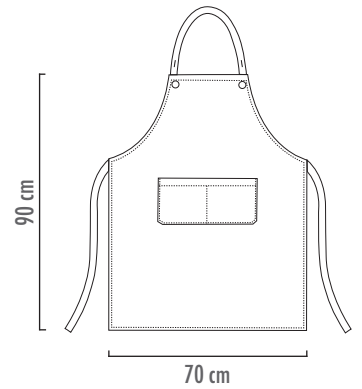

# ROCK

con tascone e bottoni strong  
with pocket and strong buttons

**NEW**

**ROCK BROWN**  
6113009U

**STRONG**  
7400425T

85% POLYURETHANE  
15% POLYESTER

**EASY CLEAN**

**BLACK**  
6113002C