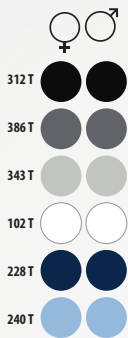

SOL'S BLAKE
Women 01427

SOL'S BLAKE
Men 01426

POPELIN STRETCH -
97% algodón - 3% elastano
Peso: 120 g/m²

6 colores

	XS	S	M	L	XL	XXL
A/B	67/41	68/44	69/47	70/50	71.5/53	73/56

5,6 KG
55 X 36 X 17 CM

6 colores

	S	M	L	XL	XXL	3XL	4XL
A/B	76.5/50	77.5/52	78.5/54	79.5/56	81/59	82.5/62	84/65

	S	M	L	XL	XXL	3XL	4XL
cm	37-38	39-40	41-42	43-44	45-46	47-48	49-50

7,3 KG
57 X 37 X 30 CM

CORTE RECTO

SOL'S BARRY
Women 02101

SOL'S BARRY
Men 02100

DENIM - 5 oz - 100% algodón

1 color

	XS	S	M	L	XL	XXL
A/B	67/44	68/46	69/48	70/50	71/54	72/58

7,1 KG
55 X 36 X 17 CM

1 color

	S	M	L	XL	XXL	3XL
A/B	77.5/53.5	78/55.5	78.5/57.5	79/59.5	79.5/61.5	80/63.5

	S	M	L	XL	XXL	3XL
cm	37-38	39-40	41-42	43-44	45-46	47-48

7,3 KG
57 X 37 X 30 CM