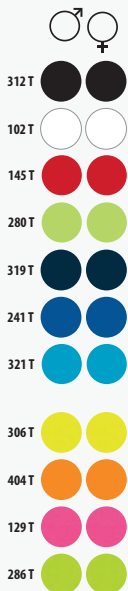

♀ 8 colores

	XS	S	M	L	XL	XXL
A/B	60/41	62/44	64/47	66/50	68/53	70/56

5 50 **11 KG**
55 X 36 X 26 CM

♂ 8 colores

	S	M	L	XL	XXL	3XL
A/B	70/49	72/52	74/55	76/58	77/61	78/64

5 50 **11 KG**
55 X 36 X 26 CM

TRANSPIRABLE