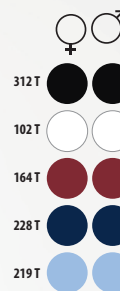

SOL'S EXCESS 17020

POPELÍN STRETCH -
97% algodón - 3% elastano
Peso : 140 g/m²

5 colores

	XS	S	M	L	XL	XXL	3XL
A/B	62/45	64/48	66/51	68/54	70/57	72/60	73/63

4,3 KG
1 20 55 X 36 X 17 CM

SOL'S BROADWAY 17030

POPELÍN STRETCH -
97% algodón - 3% elastano
Peso : 140 g/m²

5 colores

	S	M	L	XL	XXL	3XL	4XL	5XL
A/B	76/54	78/57	80/60	82/63	84/66	86/69	88/72	88/75

	S	M	L	XL	XXL	3XL	4XL	5XL
cm	37-38	39-40	41-42	43-44	45-46	47-48	49-50	50/51

6,1 KG
1 20 57 X 37 X 30 CM