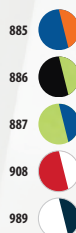

dimensiones - 45 x 25 cm -
5 colores

SOL'S LENOX

SOL'S DISTRICT

SOL'S HAMILTON

SOL'S DISTRICT 01671

CANVAS 235
100% algodón

dimensiones - 33 x 45 cm -
5 colores

SOL'S HAMILTON 01683